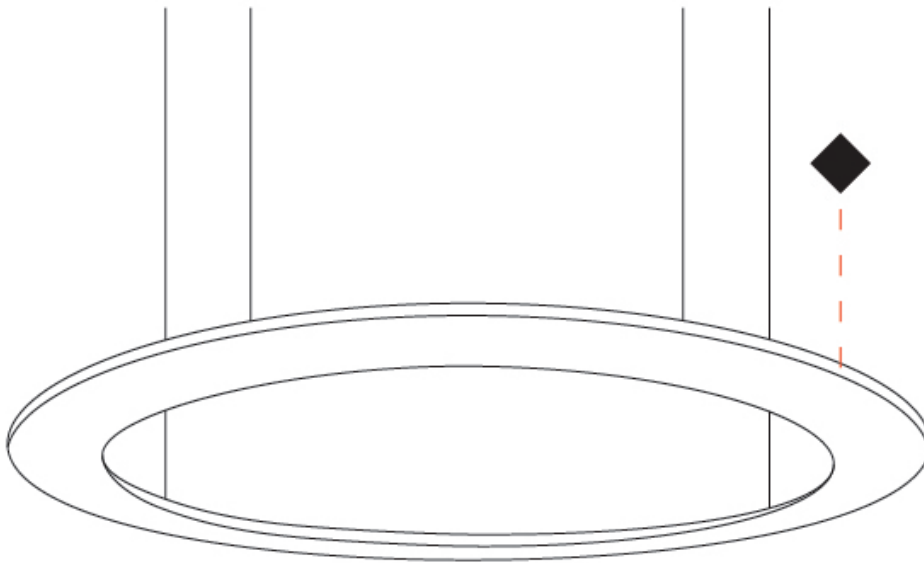

INFINITE RING SUSPENSION

A51083-

PROJECT _____

TYPE _____

SPECIFIER _____

QUANTITY _____

DATE _____