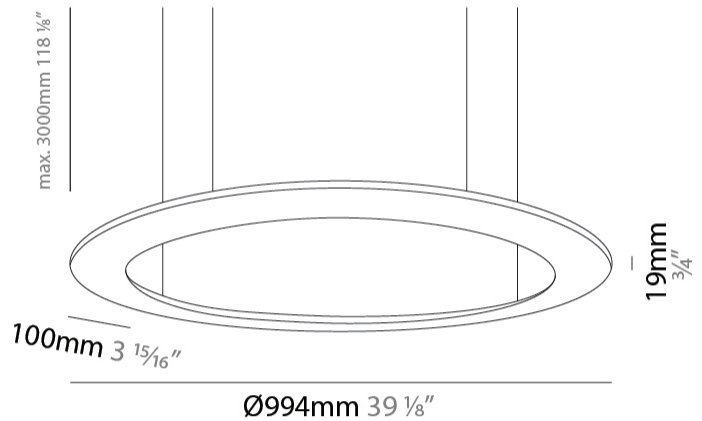

INFINITE RING SUSPENSION

A51083-

base number   Color   Finish
Temperature   Options

1. To build a product code in our configurator select the specify button on the base model # product page
2. To build a manual product code on this datasheet choose from the options listed below in blue font and add the suffix to the base model #

GENERAL

Series: Infinite Ring
Partner: Ivela
Division: Architectural
Installation: Suspension
Product Type: Panels
Mounting Location: Ceiling
Light Distribution: Direct

PHYSICAL

Shape: Square
Length (mm): 994
Length (in): 39 1/8
Width (mm): 100
Width (in): 3 15/16
Height (mm): 19
Height (in): 3/4
Max. Overall Height (mm): 2500
Max. Overall Height (in): 98 7/16
Diffuser: PMMA - Opal
Fixture Finish: WHI / BLK / GLD
Fixture Material: Aluminum

ELECTRICAL

Lamp Type: LED
Input Wattage (W): 62
Dimming: Tri-Mode (Non-Dimming and Phase Dimming (120Vac only) and 0-10V Dimming)
Driver Included: No
Driver Location: Remote
Driver Type: Constant Voltage - Universal
Driver Class: Class 2
Housing: ENCP 5 (ERP) ENCP 8 (SC Power)
Input Voltage (V): 120 - 277
Output Voltage (V): 24

LED

Color Temperature (°K): 2700 / 3000 / 3500 / 4000
Max. Delivered Lumen (lm): 3720 / 3875 / 3989 / 4107
Nominal Lumen (lm): 7440 / 7770 / 7980 / 8215
CRI: >93 CRI
Lamp Life (hrs): 50000

OPTICAL

RATINGS AND CERTIFICATIONS

Certified By: Certified for North American Standards
IP rating: IP20

PROJECT	
TYPE	
SPECIFIER	
QUANTITY	
DATE